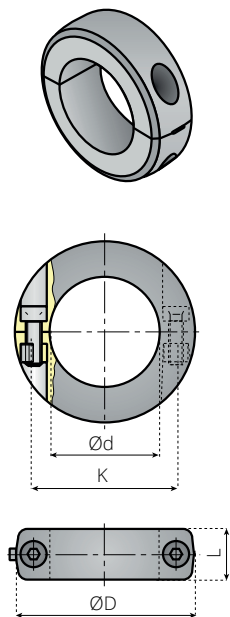

L00007 LOCKING COLLARS

VERSION ROUND BORE

VERSION WITH KEYWAY

d	D	L	K	VERSION ROUND BORE	A (P9)	H (+0,2/+0)	VERSION WITH KEYWAY
				CODE THEN DESCRIPTION			CODE THEN DESCRIPTION
20	40	14	29	L00007-00001 SPLIT LOCKING COLLARS 20B	6	23,2	L00007-00002 SPLIT LOCKING COLLARS 20BK
25	45	14	34	L00007-00003 SPLIT LOCKING COLLARS 25B	8	28,2	L00007-00004 SPLIT LOCKING COLLARS 25BK
30	55	16	39	L00007-00005 SPLIT LOCKING COLLARS 30B	8	33,2	L00007-00006 SPLIT LOCKING COLLARS 30BK
35	60	16	45	L00007-00007 SPLIT LOCKING COLLARS 35B	10	38,2	L00007-00006 SPLIT LOCKING COLLARS 35BK
40	65	18	51,5	L00007-00007 SPLIT LOCKING COLLARS 40B	12	43,2	L00007-00006 SPLIT LOCKING COLLARS 40BK