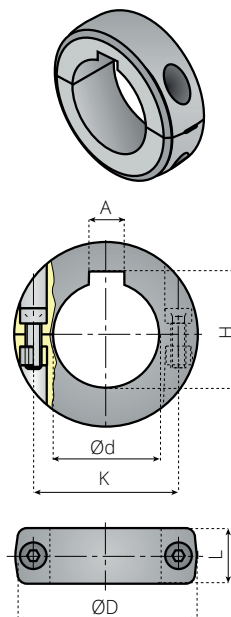

L00007 LOCKING COLLARS

VERSION ROUND BORE

VERSION WITH KEYWAY

d	D	L	K	VERSION ROUND BORE	A (P9)	H (+0,2/+0)	VERSION WITH KEYWAY
				CODE THEN DESCRIPTION			CODE THEN DESCRIPTION
20	40	14	29	L00007-00001 SPLIT LOCKING COLLARS 20B	6	23,2	L00007-00002 SPLIT LOCKING COLLARS 20BK
25	45	14	34	L00007-00003 SPLIT LOCKING COLLARS 25B	8	28,2	L00007-00004 SPLIT LOCKING COLLARS 25BK
30	55	16	39	L00007-00005 SPLIT LOCKING COLLARS 30B	8	33,2	L00007-00006 SPLIT LOCKING COLLARS 30BK
35	60	16	45	L00007-00007 SPLIT LOCKING COLLARS 35B	10	38,2	L00007-00006 SPLIT LOCKING COLLARS 35BK
40	65	18	51,5	L00007-00007 SPLIT LOCKING COLLARS 40B	12	43,2	L00007-00006 SPLIT LOCKING COLLARS 40BK