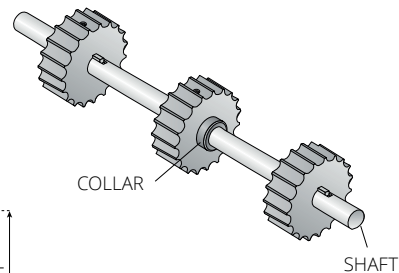

L00007 LOCKING COLLARS

VERSION ROUND BORE

VERSION WITH KEYWAY

d	D	L	K	VERSION ROUND BORE	A (P9)	H (+0,2/+0)	VERSION WITH KEYWAY
				CODE THEN DESCRIPTION			CODE THEN DESCRIPTION
20	40	14	29	L00007-00001 SPLIT LOCKING COLLARS 20B	6	23,2	L00007-00002 SPLIT LOCKING COLLARS 20BK
25	45	14	34	L00007-00003 SPLIT LOCKING COLLARS 25B	8	28,2	L00007-00004 SPLIT LOCKING COLLARS 25BK
30	55	16	39	L00007-00005 SPLIT LOCKING COLLARS 30B	8	33,2	L00007-00006 SPLIT LOCKING COLLARS 30BK
35	60	16	45	L00007-00007 SPLIT LOCKING COLLARS 35B	10	38,2	L00007-00006 SPLIT LOCKING COLLARS 35BK
40	65	18	51,5	L00007-00007 SPLIT LOCKING COLLARS 40B	12	43,2	L00007-00006 SPLIT LOCKING COLLARS 40BK