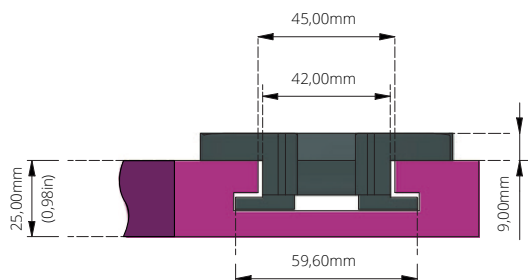

2540-FT-TAB = 9mm TOP PLATE