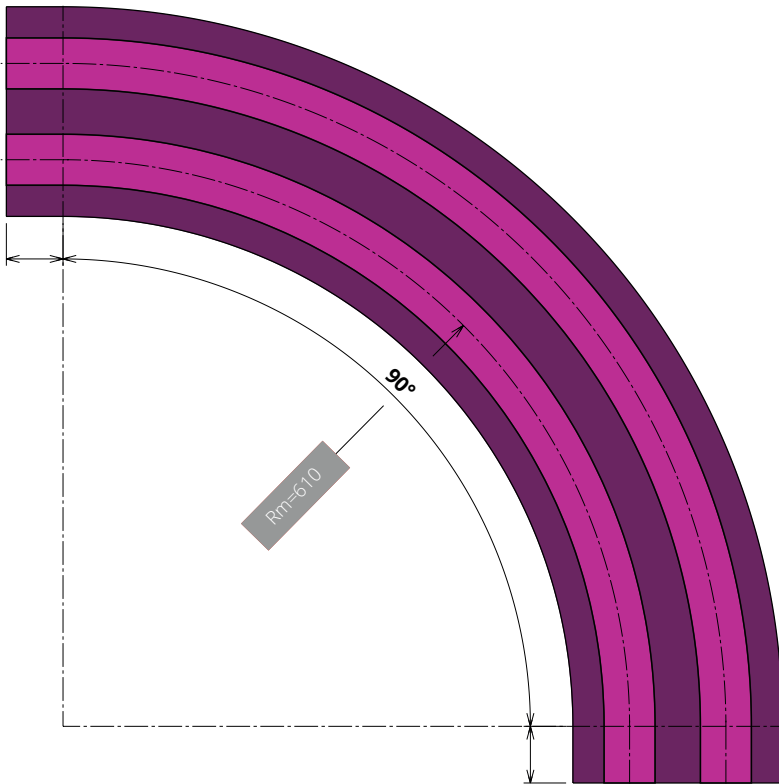

NEW GENERATION  
ENGINEERING

PG: B12

2540-FT-TAB = 9mm TOP PLATE

PG: E46

**SINGLE TRACK - G000011-a6-T1-B4-Rm2-P0-L0**

**MULTI TRACK - G000011-a6-T2-B4-Rm2-P5-L0**

TRACKS	W
1	129
2	249
3	369
4	489
5	609
6	729
7	849
8	969