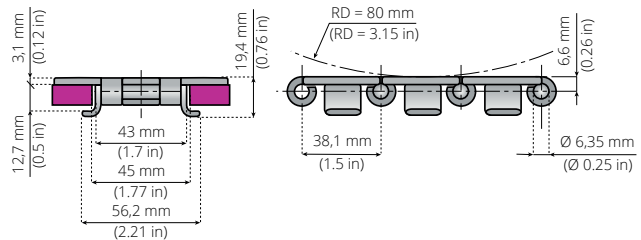

### TAB

TAB type corner tracks are a more economical solution compared to magnetic curves.

In those applications where cleaning and product support are less important, they can perfectly be used.

PG: A10