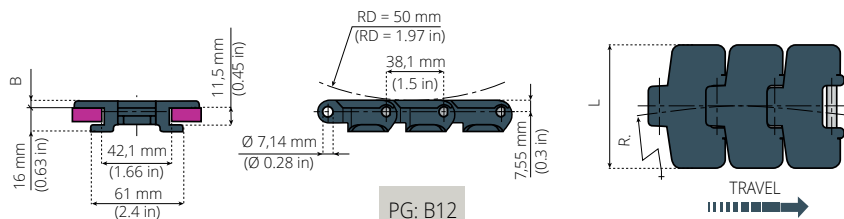

G000011

K450 CORNER TRACKS / CURVES / BENDS TAB

TAB

TAB type corner tracks are a more economical solution compared to magnetic curves.

In those applications where cleaning and product support are less important, they can perfectly be used.

NEW GENERATION
ENGINEERING

PG: B12