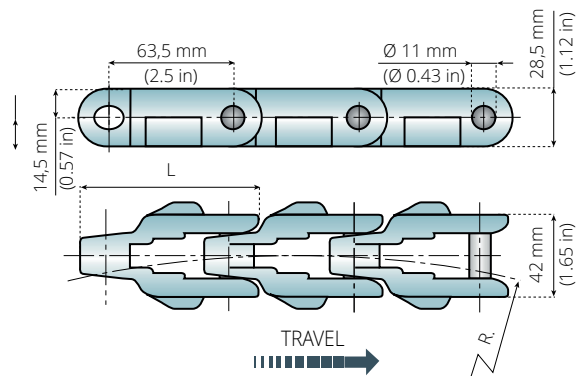

G000013

CC600D-TAB - CC631TAB CORNER TRACKS / CURVES / BENDS TAB

TAB

TAB type corner tracks are a more economical solution compared to magnetic curves.

In those applications where cleaning and product support are less important, they can perfectly be used.

LFA-N CC600D-TAB

PG: B17

PG: B18

Rm = 500mm - MULTI TRACK - 50mm LEAD IN / LEAD OUT

$\alpha 15^\circ$		$\alpha 30^\circ$		$\alpha 45^\circ$	
CODE	DESCRIPTION	CODE	DESCRIPTION	CODE	DESCRIPTION
G000013-a1-T1-B1-Rm1-P0-L1	15°-1T-100w-500CL-50L-TAB	G000013-a2-T1-B1-Rm1-P0-L1	30°-1T-100w-500CL-50L-TAB	G000013-a3-T1-B1-Rm1-P0-L1	45°-1T-100w-500CL-50L-TAB
$\alpha 60^\circ$		$\alpha 75^\circ$		$\alpha 90^\circ$	
CODE	DESCRIPTION	CODE	DESCRIPTION	CODE	DESCRIPTION
G000013-a4-T1-B1-Rm1-P0-L1	60°-1T-100w-500CL-50L-TAB	G000013-a5-T1-B1-Rm1-P0-L1	75°-1T-100w-500CL-50L-TAB	G000013-a6-T1-B1-Rm1-P0-L1	90°-1T-100w-500CL-50L-TAB

NON STANDARD SIZES ARE AVAILABLE ON REQUEST.
 STANDARD ORDER QTY: PER SET

Rm = 500mm - MULTI TRACK - 100mm LEAD IN / LEAD OUT

$\alpha 15^\circ$		$\alpha 30^\circ$		$\alpha 45^\circ$	
CODE	DESCRIPTION	CODE	DESCRIPTION	CODE	DESCRIPTION
G000013-a1-T1-B1-Rm1-P0-L2	15°-1T-100w-500CL-100L-TAB	G000013-a2-T1-B1-Rm1-P0-L2	30°-1T-100w-500CL-100L-TAB	G000013-a3-T1-B1-Rm1-P0-L2	45°-1T-100w-500CL-100L-TAB
$\alpha 60^\circ$		$\alpha 75^\circ$		$\alpha 90^\circ$	
CODE	DESCRIPTION	CODE	DESCRIPTION	CODE	DESCRIPTION
G000013-a4-T1-B1-Rm1-P0-L2	60°-1T-100w-500CL-100L-TAB	G000013-a5-T1-B1-Rm1-P0-L2	75°-1T-100w-500CL-100L-TAB	G000013-a6-T1-B1-Rm1-P0-L2	90°-1T-100w-500CL-100L-TAB