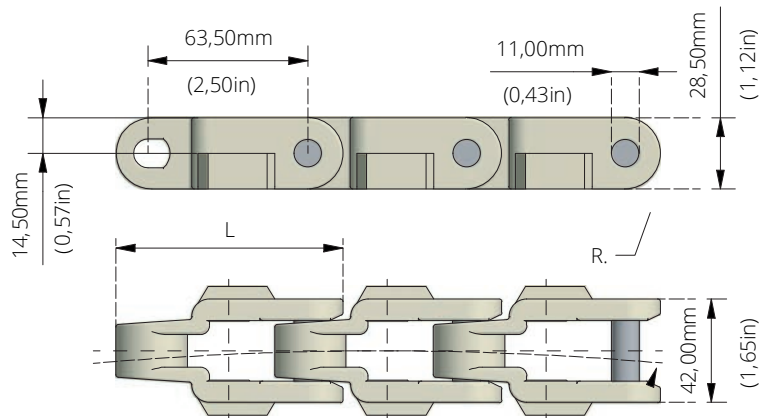

G000013

CC600D-TAB - CC631TAB CORNER TRACKS / CURVES / BENDS TAB

TAB

TAB type corner tracks are a more economical solution compared to magnetic curves.

In those applications where cleaning and product support are less important, they can perfectly be used.

PG: B17