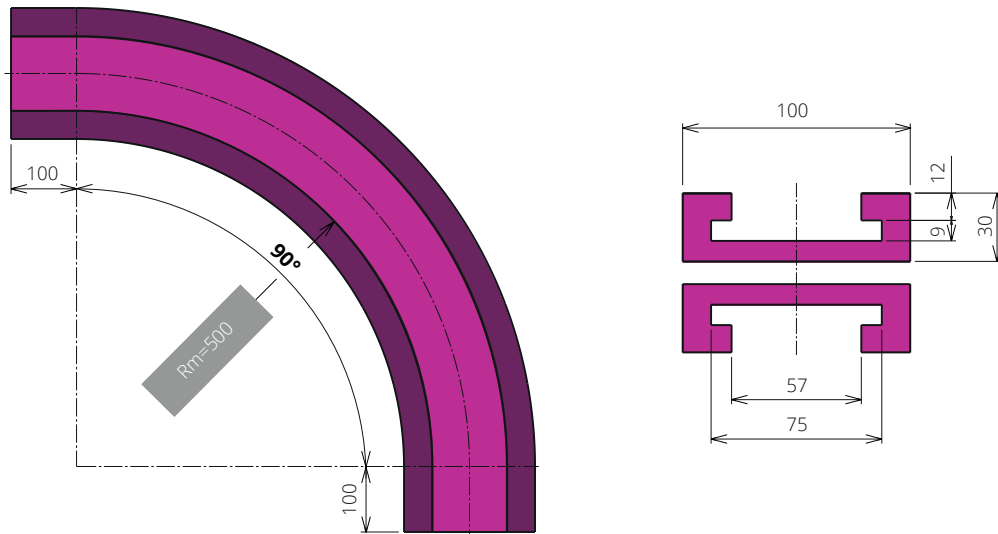

### TAB

TAB type corner tracks are a more economical solution compared to magnetic curves.

In those applications where cleaning and product support are less important, they can perfectly be used.

PG: B20

NON STANDARD SIZES ARE AVAILABLE ON REQUEST.  
STANDARD ORDER QTY: PER SET

**Rm = 500mm - MULTI TRACK - 100mm LEAD IN / LEAD OUT**

α 15°		α 30°		α 45°	
CODE	DESCRIPTION	CODE	DESCRIPTION	CODE	DESCRIPTION
G000014-a1-T1-B1-Rm1-P0-L2	15°-1T-100w-500CL-100L-TAB	G000014-a2-T1-B1-Rm1-P0-L2	30°-1T-100w-500CL-100L-TAB	G000014-a3-T1-B1-Rm1-P0-L2	45°-1T-100w-500CL-100L-TAB
α 60°		α 75°		α 90°	
CODE	DESCRIPTION	CODE	DESCRIPTION	CODE	DESCRIPTION
G000014-a4-T1-B1-Rm1-P0-L2	60°-1T-100w-500CL-100L-TAB	G000014-a5-T1-B1-Rm1-P0-L2	75°-1T-100w-500CL-100L-TAB	G000014-a6-T1-B1-Rm1-P0-L2	90°-1T-100w-500CL-100L-TAB

NON STANDARD SIZES ARE AVAILABLE ON REQUEST.  
STANDARD ORDER QTY: PER SET

**Rm = 500mm - MULTI TRACK - 125mm LEAD IN / LEAD OUT**

$\alpha 15^\circ$		$\alpha 30^\circ$		$\alpha 45^\circ$	
CODE	DESCRIPTION	CODE	DESCRIPTION	CODE	DESCRIPTION
G000014-a1-T1-B1-Rm1-P0-L3	15°-1T-100w-500CL-125L-TAB	G000014-a2-T1-B1-Rm1-P0-L3	30°-1T-100w-500CL-125L-TAB	G000014-a3-T1-B1-Rm1-P0-L3	45°-1T-100w-500CL-125L-TAB
$\alpha 60^\circ$		$\alpha 75^\circ$		$\alpha 90^\circ$	
CODE	DESCRIPTION	CODE	DESCRIPTION	CODE	DESCRIPTION
G000014-a4-T1-B1-Rm1-P0-L3	60°-1T-100w-500CL-125L-TAB	G000014-a5-T1-B1-Rm1-P0-L3	75°-1T-100w-500CL-125L-TAB	G000014-a6-T1-B1-Rm1-P0-L3	90°-1T-100w-500CL-125L-TAB