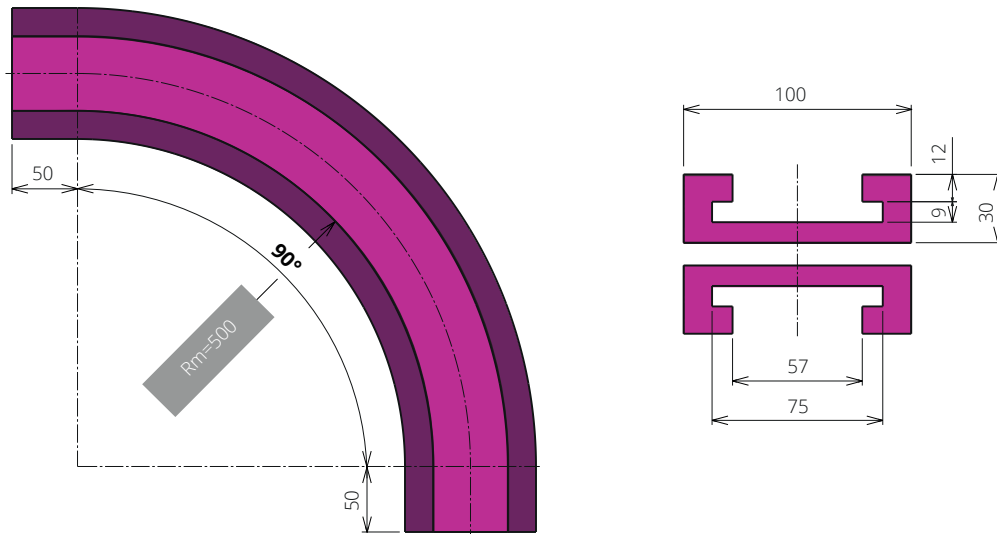

### TAB

TAB type corner tracks are a more economical solution compared to magnetic curves.

In those applications where cleaning and product support are less important, they can perfectly be used.

PG: B20

NON STANDARD SIZES ARE AVAILABLE ON REQUEST.  
STANDARD ORDER QTY: PER SET

**Rm = 500mm - MULTI TRACK - 100mm LEAD IN / LEAD OUT**

α 15°		α 30°		α 45°	
CODE	DESCRIPTION	CODE	DESCRIPTION	CODE	DESCRIPTION
G000014-a1-T1-B1-Rm1-P0-L2	15°-1T-100w-500CL-100L-TAB	G000014-a2-T1-B1-Rm1-P0-L2	30°-1T-100w-500CL-100L-TAB	G000014-a3-T1-B1-Rm1-P0-L2	45°-1T-100w-500CL-100L-TAB
α 60°		α 75°		α 90°	
CODE	DESCRIPTION	CODE	DESCRIPTION	CODE	DESCRIPTION
G000014-a4-T1-B1-Rm1-P0-L2	60°-1T-100w-500CL-100L-TAB	G000014-a5-T1-B1-Rm1-P0-L2	75°-1T-100w-500CL-100L-TAB	G000014-a6-T1-B1-Rm1-P0-L2	90°-1T-100w-500CL-100L-TAB

NON STANDARD SIZES ARE AVAILABLE ON REQUEST.  
STANDARD ORDER QTY: PER SET

**Rm = 500mm - MULTI TRACK - 125mm LEAD IN / LEAD OUT**

$\alpha 15^\circ$		$\alpha 30^\circ$		$\alpha 45^\circ$	
CODE	DESCRIPTION	CODE	DESCRIPTION	CODE	DESCRIPTION
G000014-a1-T1-B1-Rm1-P0-L3	15°-1T-100w-500CL-125L-TAB	G000014-a2-T1-B1-Rm1-P0-L3	30°-1T-100w-500CL-125L-TAB	G000014-a3-T1-B1-Rm1-P0-L3	45°-1T-100w-500CL-125L-TAB
$\alpha 60^\circ$		$\alpha 75^\circ$		$\alpha 90^\circ$	
CODE	DESCRIPTION	CODE	DESCRIPTION	CODE	DESCRIPTION
G000014-a4-T1-B1-Rm1-P0-L3	60°-1T-100w-500CL-125L-TAB	G000014-a5-T1-B1-Rm1-P0-L3	75°-1T-100w-500CL-125L-TAB	G000014-a6-T1-B1-Rm1-P0-L3	90°-1T-100w-500CL-125L-TAB